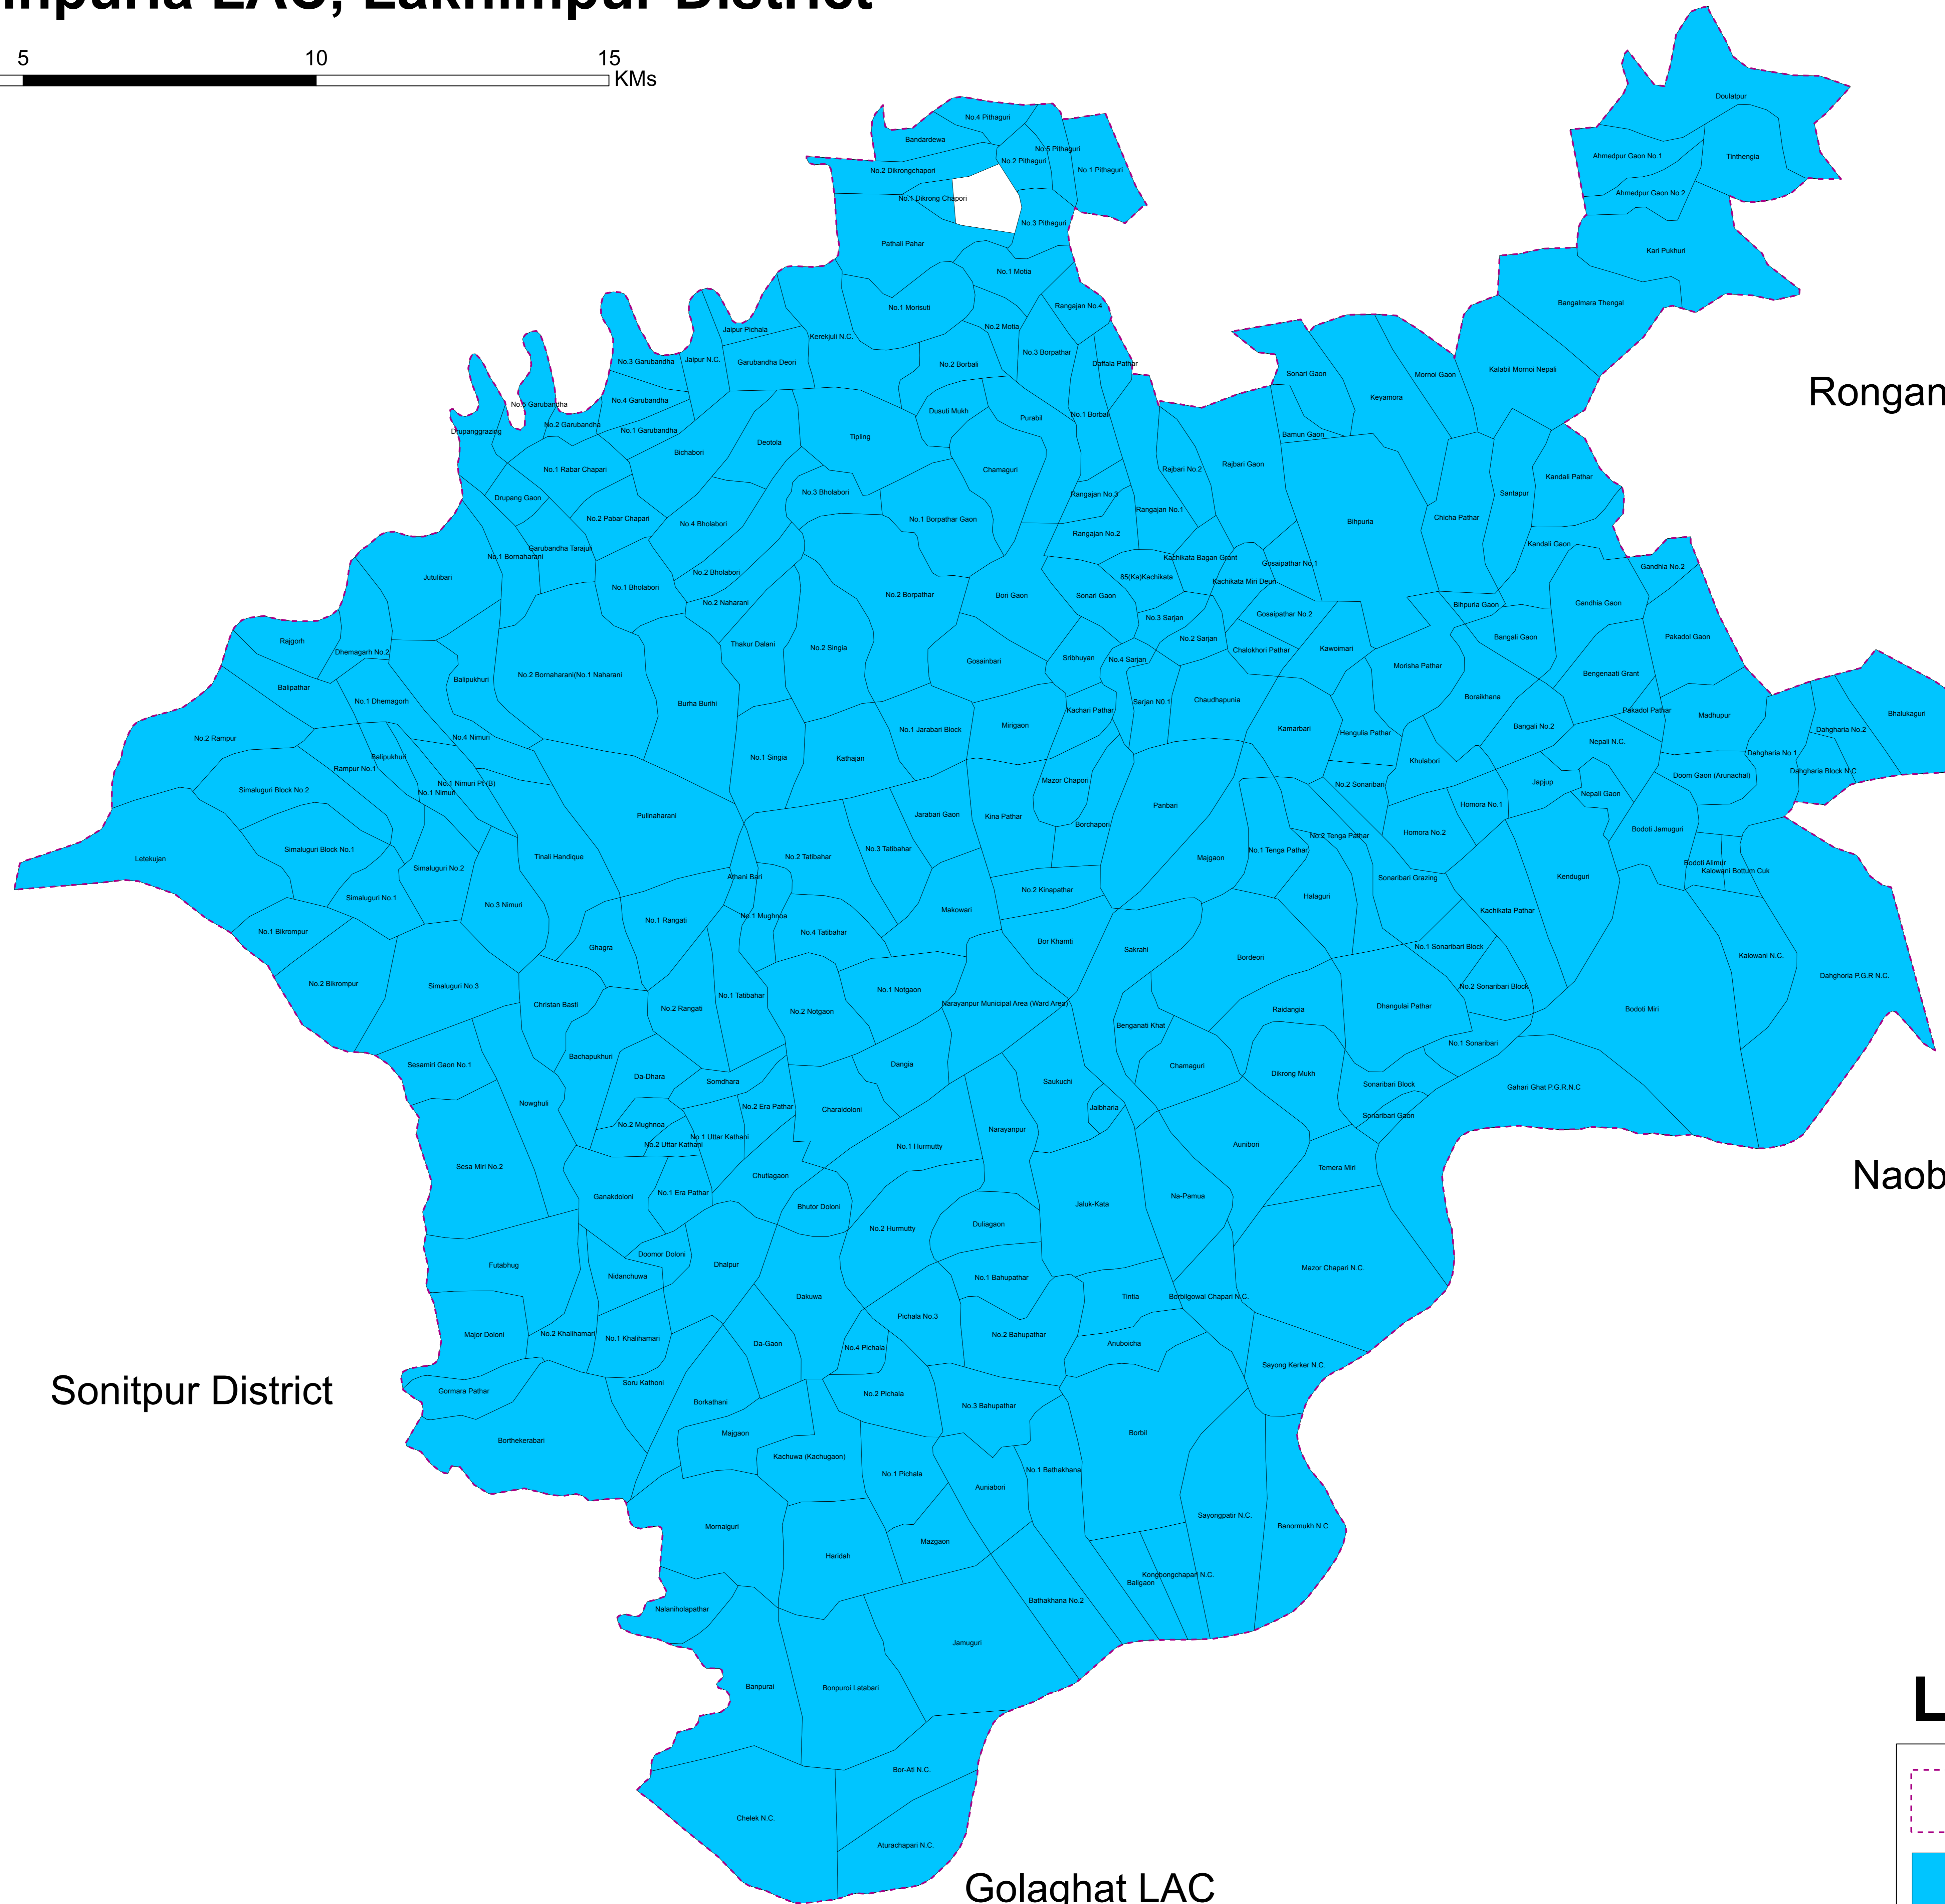

Map Showing Bihpuria LAC, Lakhimpur District

Ronganadi LAC

Naoboicha LAC

Golaghat LAC

Sonitpur District

Legend

-  LAC Boundary
-  Village Boundary