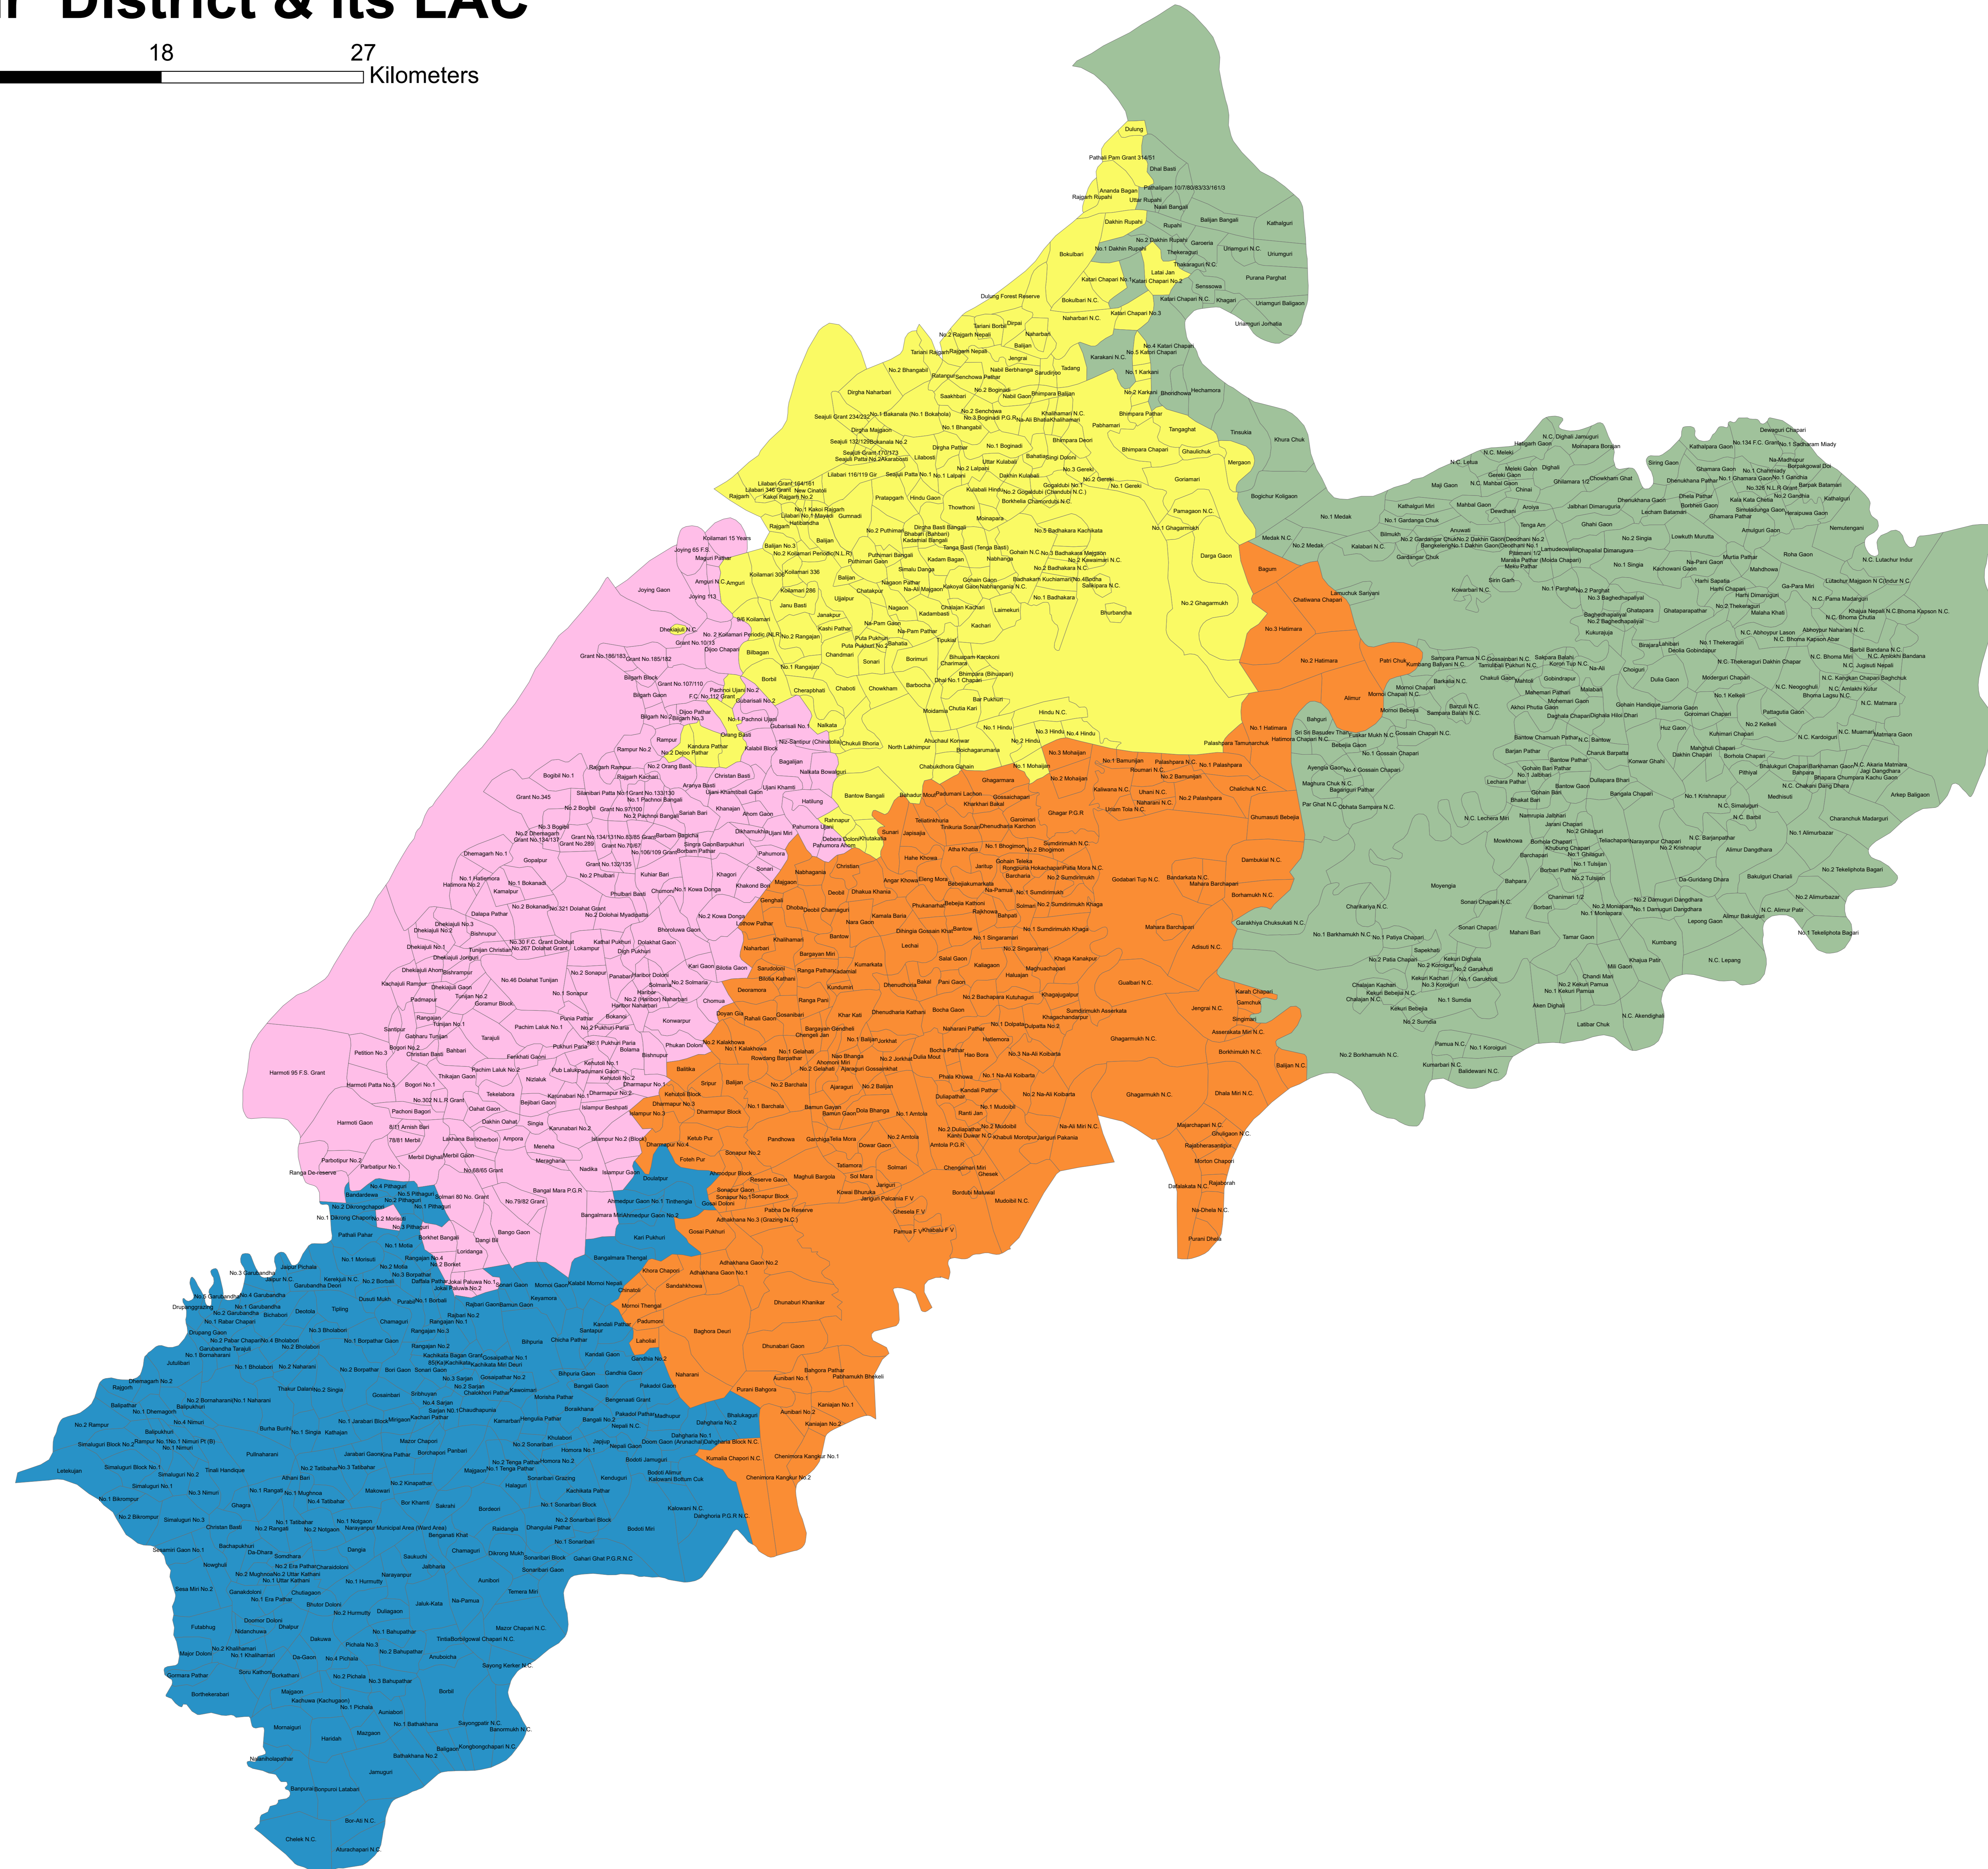

Lakhimpur District & its LAC

LEGEND

LAC NAME	
	Bihpuria
	Dhakuakhana
	Lakhimpur
	Naoboicha
	Ronganadi