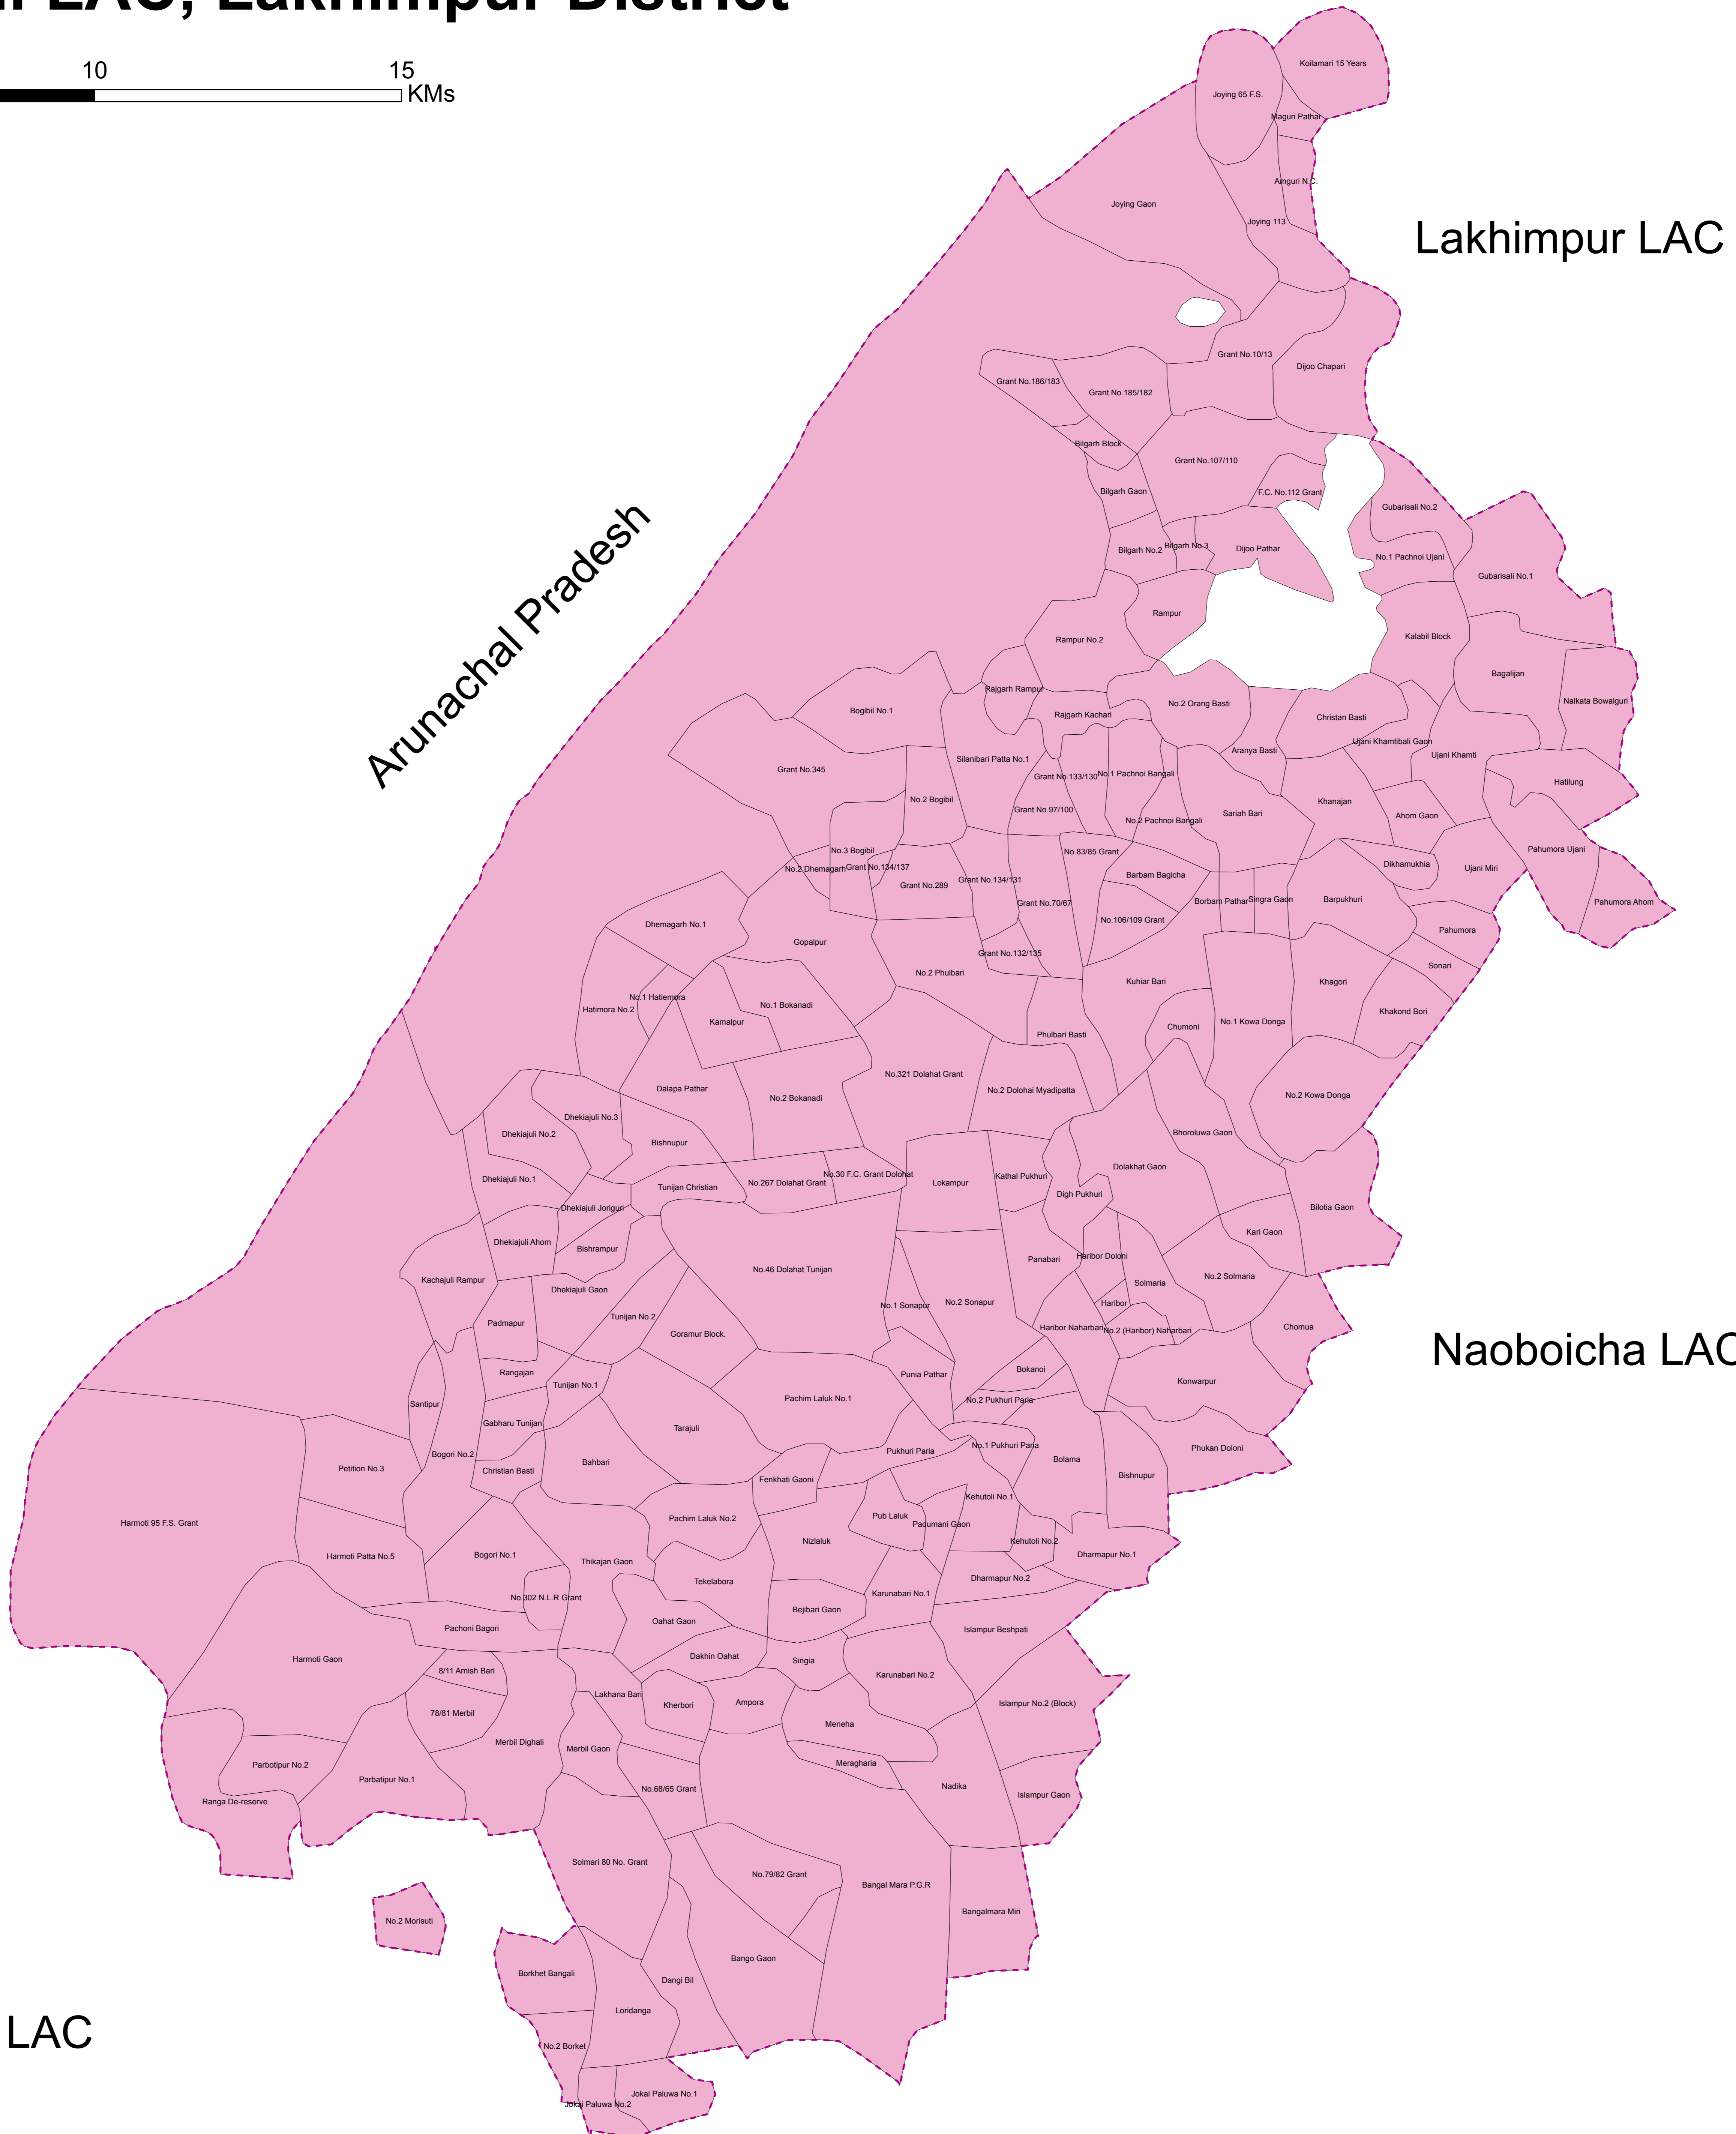

Map Showing Ronganadi LAC, Lakhimpur District

Arunachal Pradesh

Lakhimpur LAC

Naoboicha LAC

Bihpuria LAC

Legend

-  LAC Boundary
-  Village Boundary